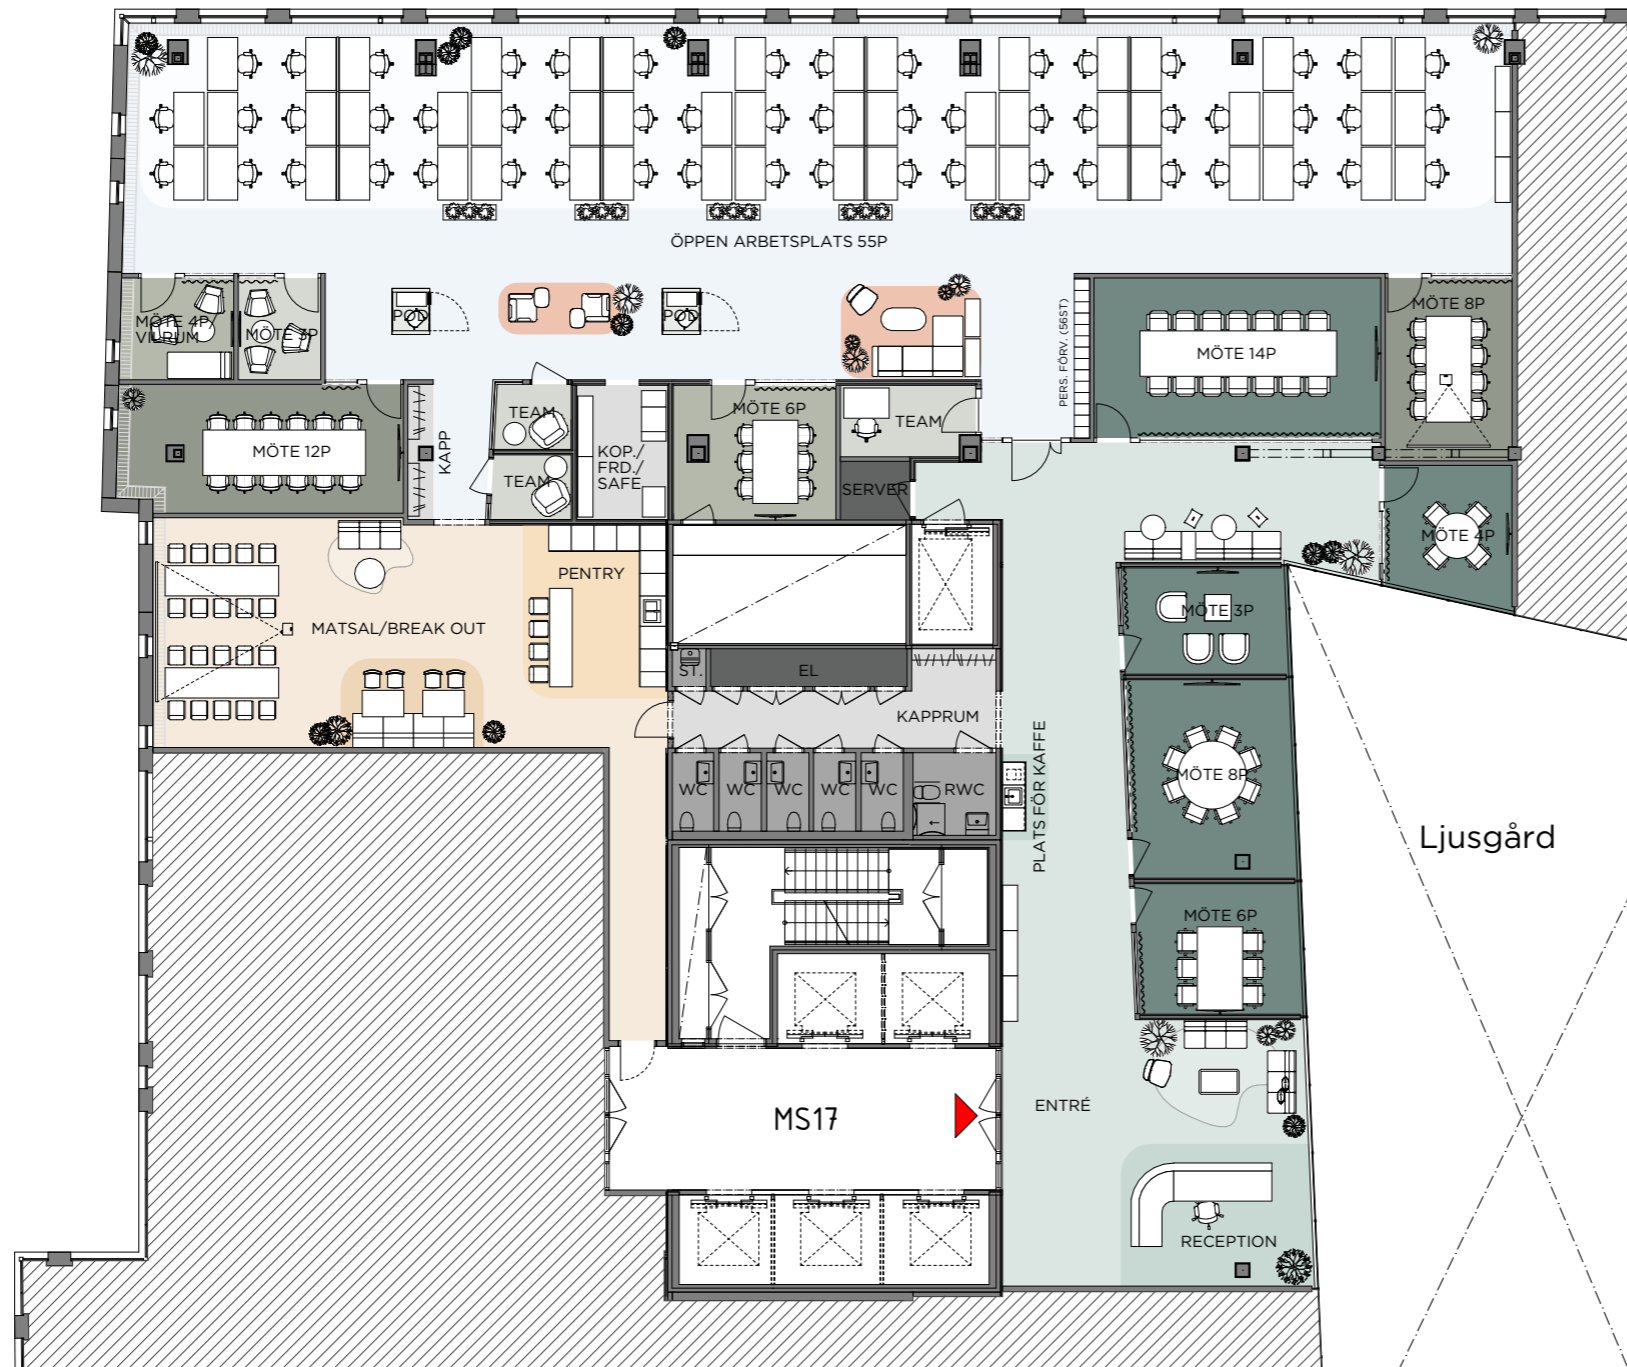

Kungsträdgården

AREA: 797 SQ M

- Int. meeting room 4-6 p
- Int. meeting room 4-6 p / Restroom
- Int. meeting room 12 p
- Int. meeting room 8 p
- Teamroom
- Int. meeting room 2-3 p
- Ext. meeting room 4 p
- Ext. meeting room 3 p
- Ext. meeting room 14 p
- Ext. meeting room 6-8p
- Canteen/breakout room
- Pantry
- Ext. area /coffee station
- Reception
- Storage
- WC
- Cleaning
- Server room